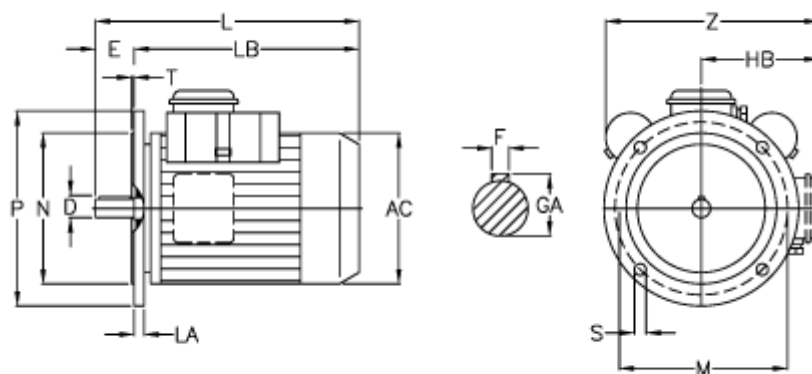

Article number: 25037264002

Description: ICME Single-phase motor MD71 A2 0,37KW  
2 - 2800 rpm 1x230 Volt 50Hz B5 with starting & running capacitor

## Measures

AC = 137	LB = 238
D = 14	M = 130
E = 30	N = 110
F = 5	P = 160
GA = 16.0	S = 9.5
HB = 107	T = 3.5
L = 268	Z = 210
LA = 10.0	